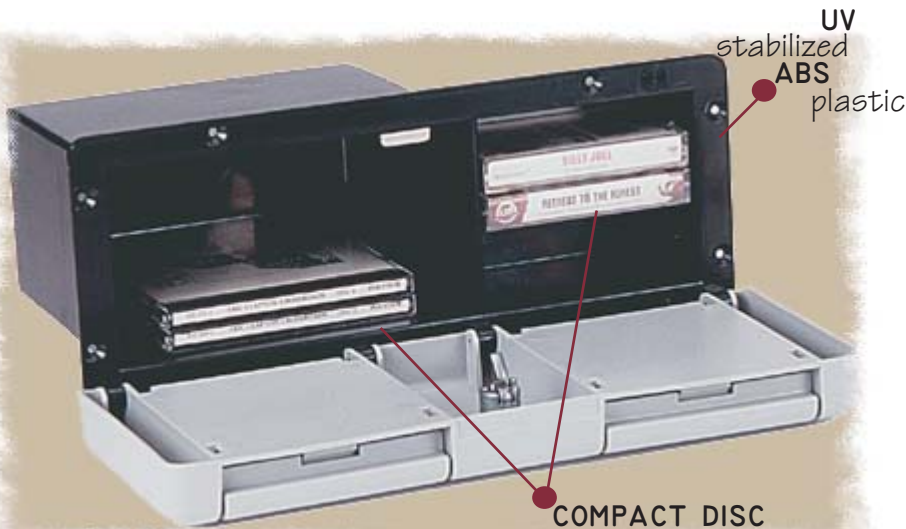

Look at American Technology... Innovation by Design.

GLOVE BOX

cassette storage
GLOVE BOX

p/n 90-4000 SERIES

COMPACT DISC
and cassette
STORAGE

TWO
pop-up
DRINK HOLDERS

available in
BLACK, GRAY
or white

drink holder
GLOVE BOX
p/n 90-4000 SERIES

ATC offers two unique, complete glove boxes for the marine, RV and automotive industries.

The MODEL 4100 functions both as a locked storage/glove box, and includes two pop-up cup holders for beverages. These cup holders can be angled to fit any dash so that they are always level. The stainless locking system is secure for even outdoor installation, with individual keyed locks that cannot be duplicated.

The MODEL 4500, without cup holders, features a water and air resistant seal around the storage door.

Features include:

- FULL CUT-OUT DIAGRAM AND ATTACHMENT SCREWS ARE PROVIDED FOR EASY INSTALLATION
- UV STABILIZED ABS PLASTIC IS INTENDED FOR INDOOR/OUTDOOR USE IN ANY ENVIRONMENT
- STAINLESS STEEL LOCK WITH KEYS
- UV STABILIZED ABS PLASTIC WITH STAINLESS STEEL HARDWARE

Applications include:

- BOAT DASH STORAGE/BEVERAGE HOLDER
- RECREATIONAL VEHICLE DASH STORAGE/BEVERAGE HOLDER
- CENTER CONSOLE LOCKED STORAGE
- LOCKED STORAGE FOR WEATHER SENSITIVE MATERIALS

SPECIFICATIONS