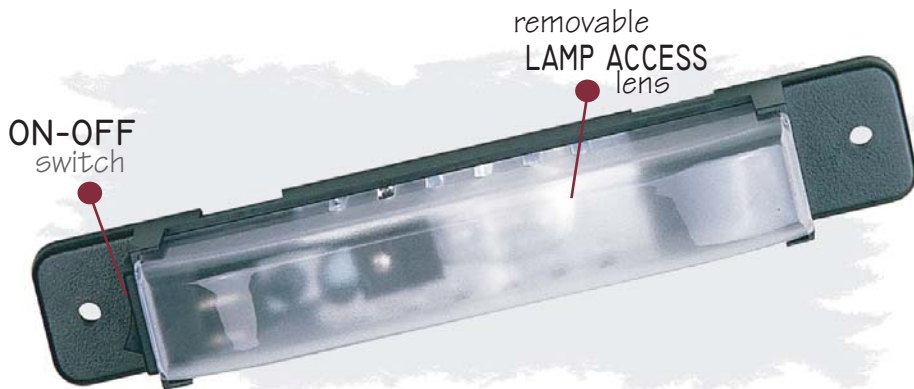

Look at American Technology... See the Difference.

INTERIOR DOME LIGHT

p/n AT-DOMELIGHT

FRONT view

12 watt DC
WIRED DOME LIGHT
p/n AT-DOMELIGHT

TOP view

FRONT view

SPECIFICATIONS

body
wattage
amperage draw
lens

HIGH TEMPERATURE ABS
12 WATT
1.0 A
POLYCARBONATE

ATC's wired dome light is a unique combination of function and styling to accommodate countless applications.

These Dome Lights are approved for use in automotive and recreational vehicles.

Features include:

- Can be mounted in any position.
- Can be used as a courtesy/cargo light.
- Readily available #912 lamp.
- Can be mounted to the *28X30 series*.

This low profile and compact design makes applications endless!