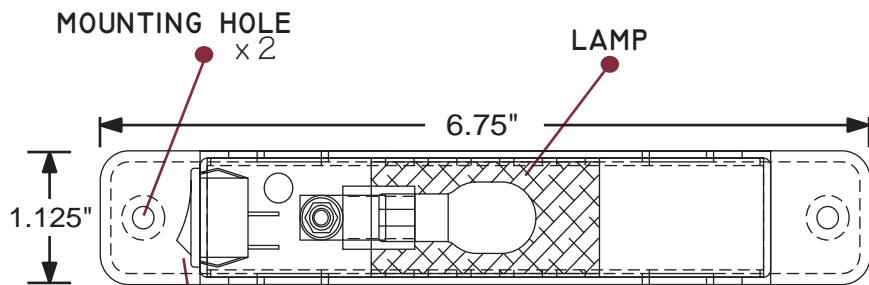

Look at American Technology... See the Difference.

INTERIOR DOME LIGHT

p/n AT-DOMELIGHT

FRONT view

12 watt DC
WIRED DOME LIGHT
p/n AT-DOMELIGHT

TOP view

FRONT view

SPECIFICATIONS

Features include:

- Can be mounted in any position.
- Can be used as a courtesy/cargo light.
- Readily available #912 lamp.
- Can be mounted to the *28X30 series*.

This low profile and compact design makes applications endless!