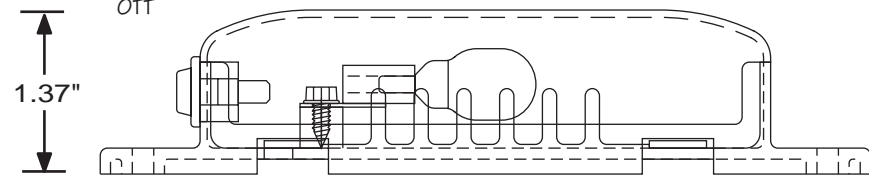

Look at American Technology... See the Difference.

INTERIOR DOME LIGHT

p/n AT-DOMELIGHT

FRONT view

12 watt DC
WIRED DOME LIGHT
p/n AT-DOMELIGHT

TOP view

FRONT view

SPECIFICATIONS

Features include:

- Can be mounted in any position.
- Can be used as a courtesy/cargo light.
- Readily available #912 lamp.
- Can be mounted to the *28X30 series*.

This low profile and compact design makes applications endless!