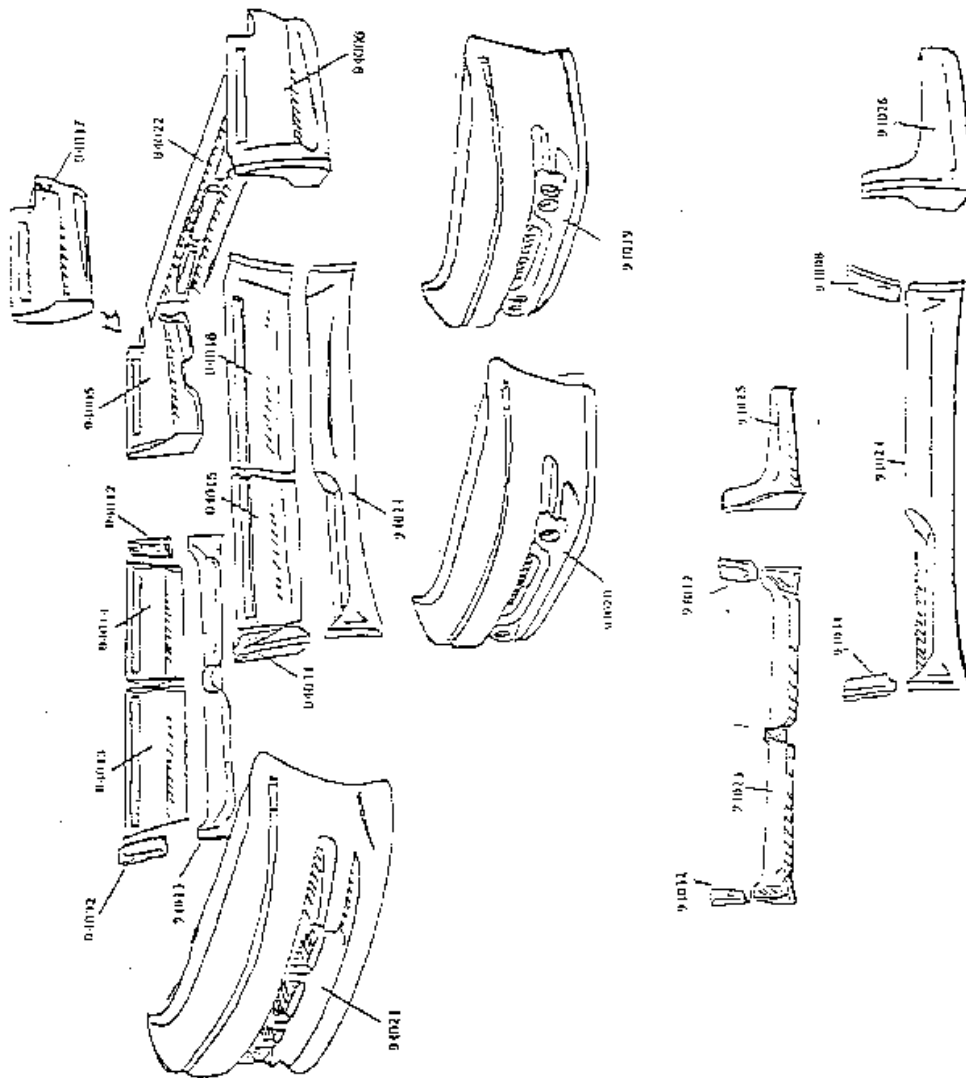

CustomerService@v-sales.com

www.v-sales.com

1995 Astro GE Kit  
#W94095

1995 Astro Dual Light  
GE Kit #W94030

1995 Astro Quad Light  
GE Kit #W94040

1995 Astro Pony GE  
Kit #W94050

Part# Description

W94021 Front Bumper Cover