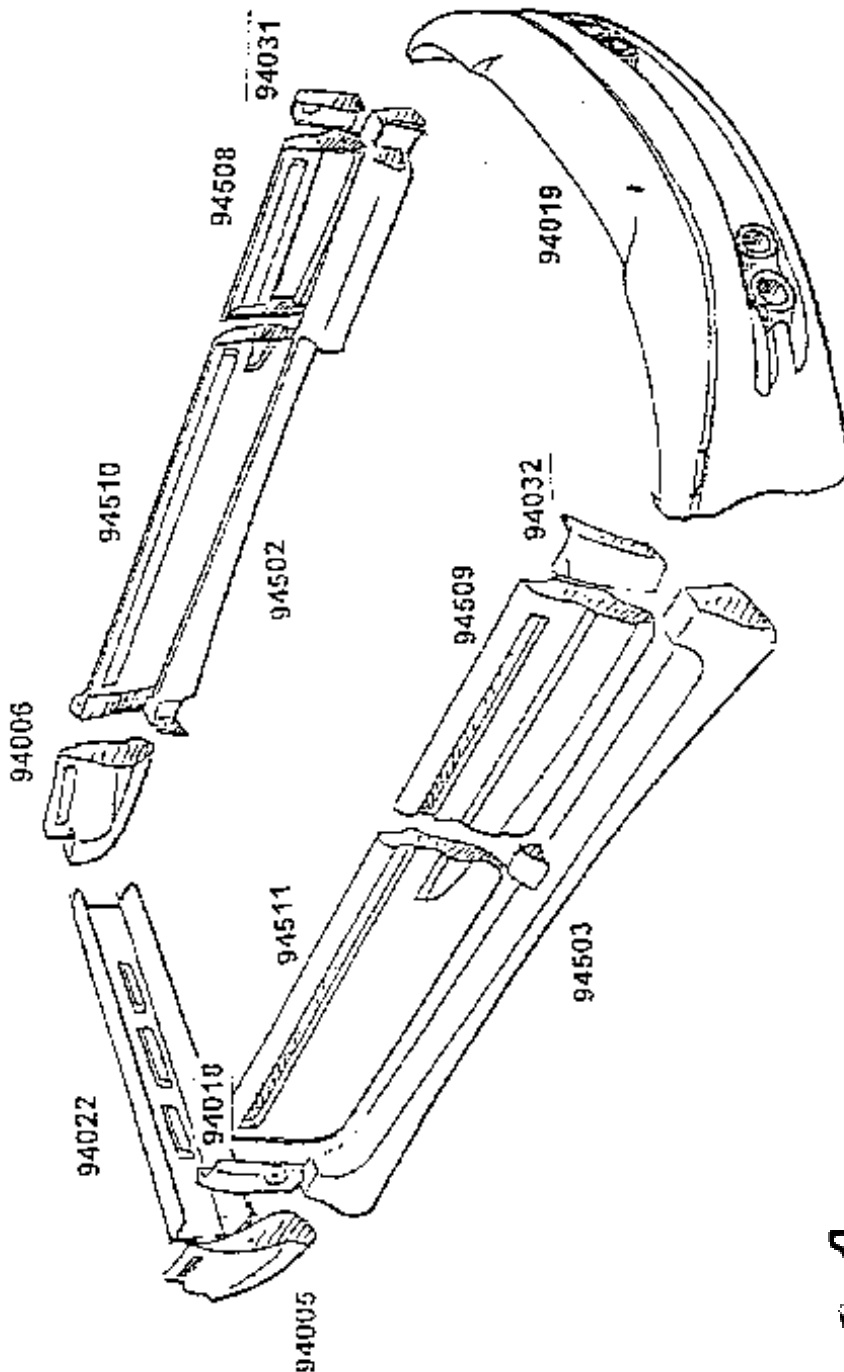

www.v-sales.com

Astro Smart Step GE
Kit #W94520

Part# Description

- W94019 Quad Light Front Bumper
- W94022 Rear Bumper
- W94502 Driv Smart Step RB
- W94503 Ps Smart Step RB
- W94006 Driv Rear Quarter
- W94005 Ps Rear Quarter
- W94031 Driv Front RB Cap
- W94032 Ps Front RB Cap
- W94018 Ps Rear RB Cap
- W94508 Driv Smart Step Front Door
- W94509 Ps Smart Step Front Door
- W94510 Driv Smart Step Body
- W94511 Ps Smart Step Slider