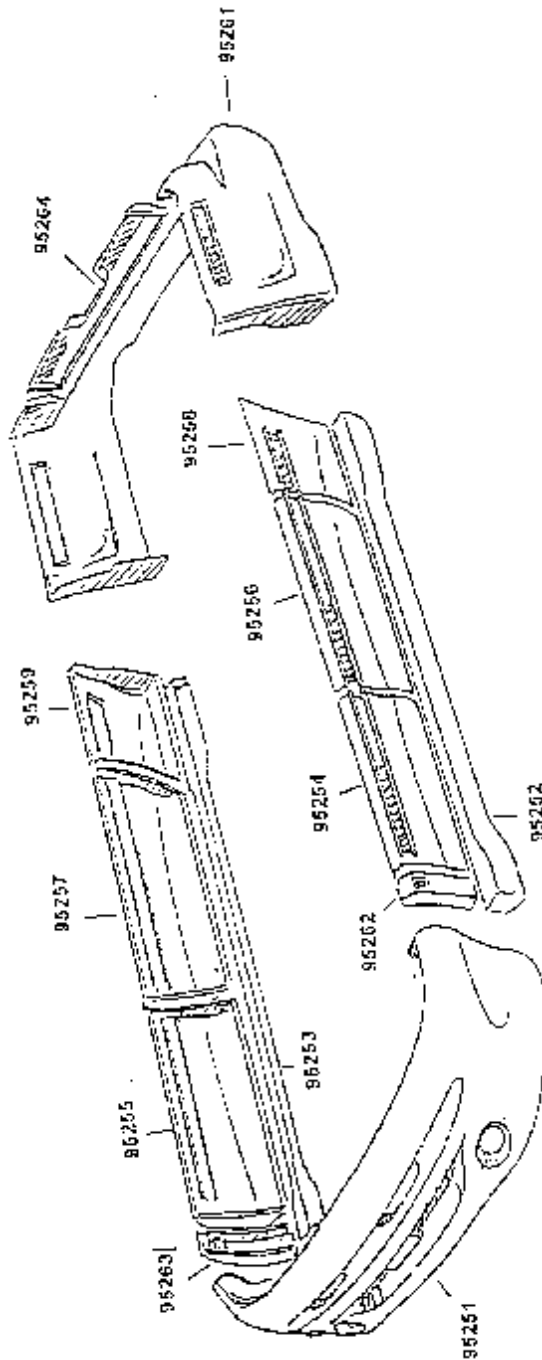

Conversion Ground Effect Repair Parts

Attn:

Company:

Phone:

Fax:

From:

Diagram: 1996 Dodge 4-Door Caravan

V-Sales Company

www.v-sales.com

Dodge 4-Door Caravan GE Kit #W9526

Part#	Description
W95251	Front Bumper
W95261	Rear Bumper w/Quarters
W95252	Driv Rocker
W95253	Ps Rocker
W95254	Driv Front Door
W95255	Ps Front Door
W95256	Driv Rear Door
W95257	Ps Rear Door
W95258	Driv Body
W95259	Ps Body
W95262	Driv Front Caps
W95263	Ps Front Caps
W95264	Rear Cargo Door