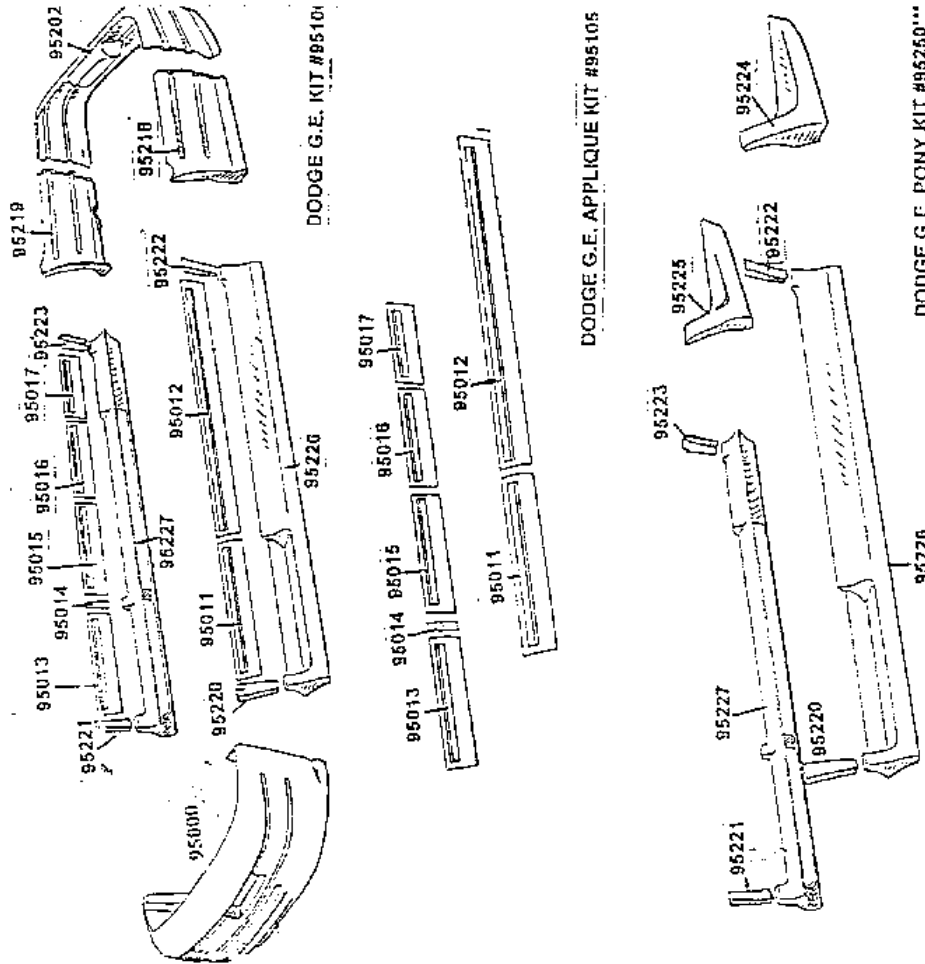

www.v-sales.com

Dodge GE Kit #W96100

Dodge GE Appliqué Kit #W95105

Dodge GE Pony Kit #W95250

Dodge II Kit (Fiberglass RB) #W95200

Part#	Description
W95000	Front Bumper
W95226	Driv RB (Plastic)
W95227	Ps RB (Plastic)
W95202	Rear Bumper
W95011	Driv Front Door
W95012	Driv Body
W95013	Ps Front Door
W95014	Ps Door Post
W95015	Ps Front Cargo Door
W95016	Ps Rear Cargo Door
W95017	Ps Body
W95218	Driv Rear Quarter
W95219	Ps Rear Quarter
W95220	Driv Front RB Cap
W95221	Ps Front RB Cap
W95222	Driv Rear RB Cap
W95223	Ps Rear RB Cap
W95224	Driv Rear Tail
W95225	Ps Rear Tail
W52408	Driv RB (Fiberglass)
W52409	Ps RB (Fiberglass)
W95203	Driv Rear Quarter
	(Dodge II)
W95204	Ps Rear Quarter
	(Dodge II)