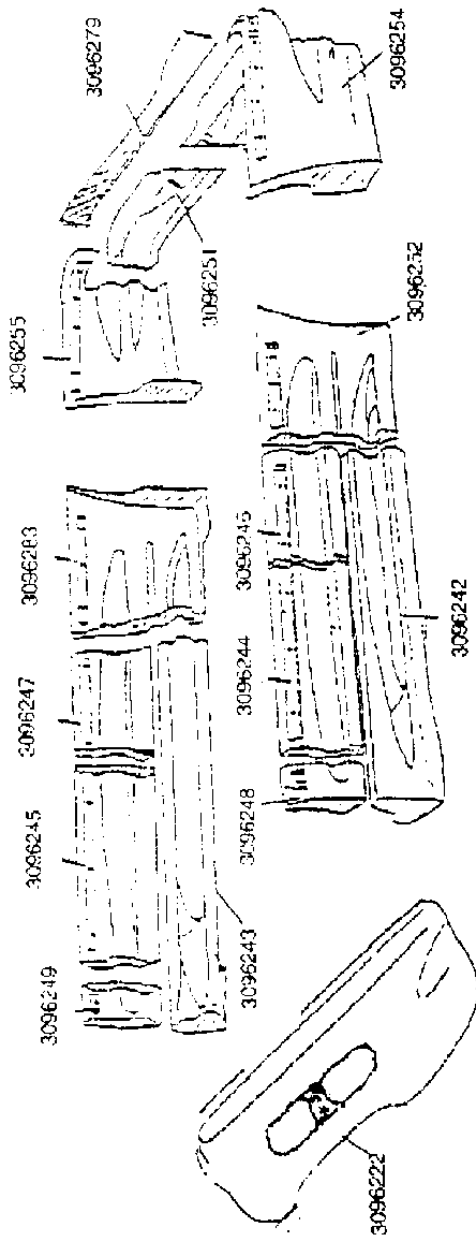

Conversion Ground Effect Repair Parts

Attn:

Company:

Phone:

Date: 2/12/2003

Fax:

From:

Diagram: 1999-Current Ford F-150 Ext

Fax 574-294-7599

CustomerService@v-sales.com

www.v-sales.com

1999-Current Ford F-150 Ext
Cab/Style Side 4 x 2 #W3096440

Part#	Description
W3096222	Front Bumper 4 x 2 (no provision for fog lights)
W3096251	Rear Bumper Style Side (2 pc)
W3096242	Driv Ext Cab Running Board
W3096243	Ps Ext Cab Running Board
W3096244	Driv Front Door
W3096245	Ps Front Door
W3096246	Driv Ext Body Panel
W3096247	Ps Ext Body Panel
W3096248	Driv Front Cap 4 x 2
W3096249	Ps Front Cap 4 x 2
W3096252	Driv Style Side Bed Body 4 x 2
W3096283	Ps Style Side Bed Body 4 x 2
W3096254	Driv Style Side Rear Quarter 4 x 2
W3096255	Ps Style Side Rear Quarter 4 x 2
W3096279	Style Side Tailgate Appliqué