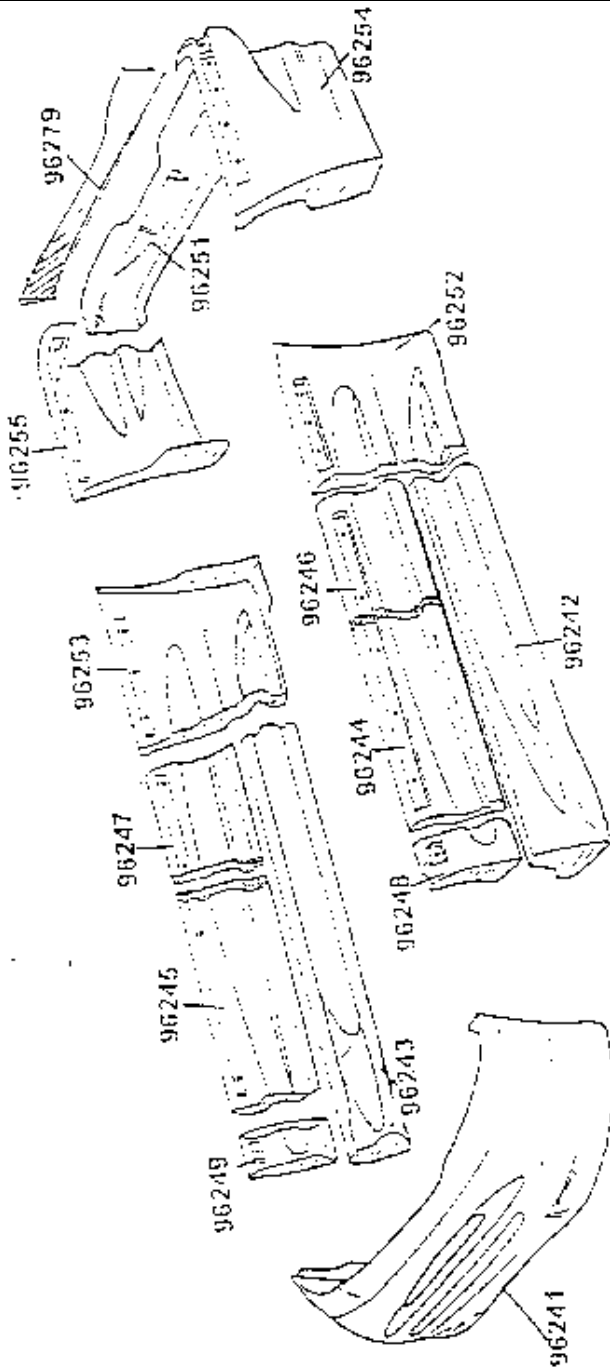

Conversion Ground Effect Repair Parts

Attn:

Company:

Phone:

Fax:

From:

Diagram: 1998 Ford F-150 Ext Cab/Style Side
4 x 2

V-Sales Company

www.v-sales.com

1998 Ford F-150 Ext Cab/Style Side
4 x 2 #W96240

Part#	Description
W96241	Front Bumper 4 x 2
W96242	Driv Ext Cab RB
W96243	Ps Ext Cab RB
W96251	Rear Bumper Style Side
W96244	Driv Front Door
W96245	Ps Front Door
W96246	Driv Ext Body Panel
W96247	Ps Ext Body Panel
W96248	Driv Front Cap 4 x 2
W96249	Ps Front Cap 4 x 2
W96252	Driv Style Side Bed Body 4 x 2
W96253	Ps Style Side Bed Body 4 x 2
W96254	Driv Style Side Rear Quarter 4 x 2
W96255	Ps Style Side Rear Quarter 4 x 2
W96279	Style Side Tailgate Appliqué