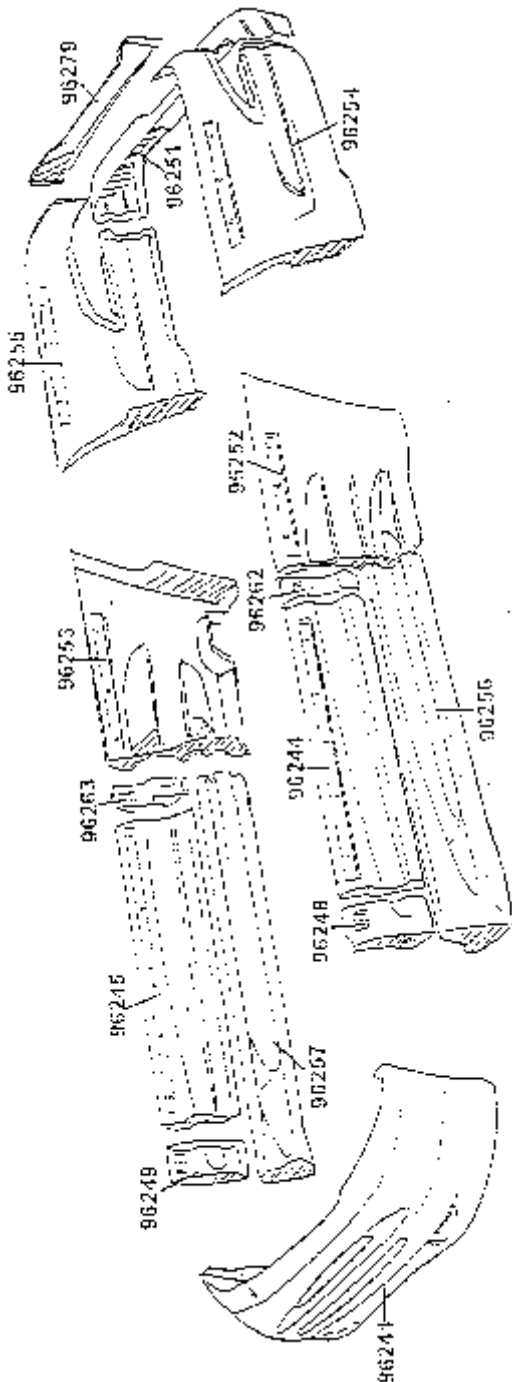

Conversion Ground Effect Repair Parts

Attn:

Company:

Phone:

Fax:

From:

Diagram: 1998 Ford F-150 Std Cab/Style Side
4 x 2

V-Sales Company

www.v-sales.com

1998 Ford F-150 Std Cab/Style Side 4 x 2
#W96270

Part#	Description
W96241	Front Bumper 4 x 2
W96256	Driv Std Cab RB
W96257	Ps Std Cab RB
W96251	Rear Bumper Style Side
W96244	Driv Front Door
W96245	Ps Front Door
W96262	Driv Std Body Panel
W96263	Ps Std Body Panel
W96248	Driv Front Cap 4 x 2
W96249	Ps Front Cap 4 x 2
W96252	Driv Style Side Bed Body 4 x 2
W96253	Ps Style Side Bed Body 4 x 2
W96254	Driv Style Side Rear Quarter 4 x 2
W96255	Ps Style Side Rear Quarter 4 x 2
W96279	Style Side Tailgate Appliqué