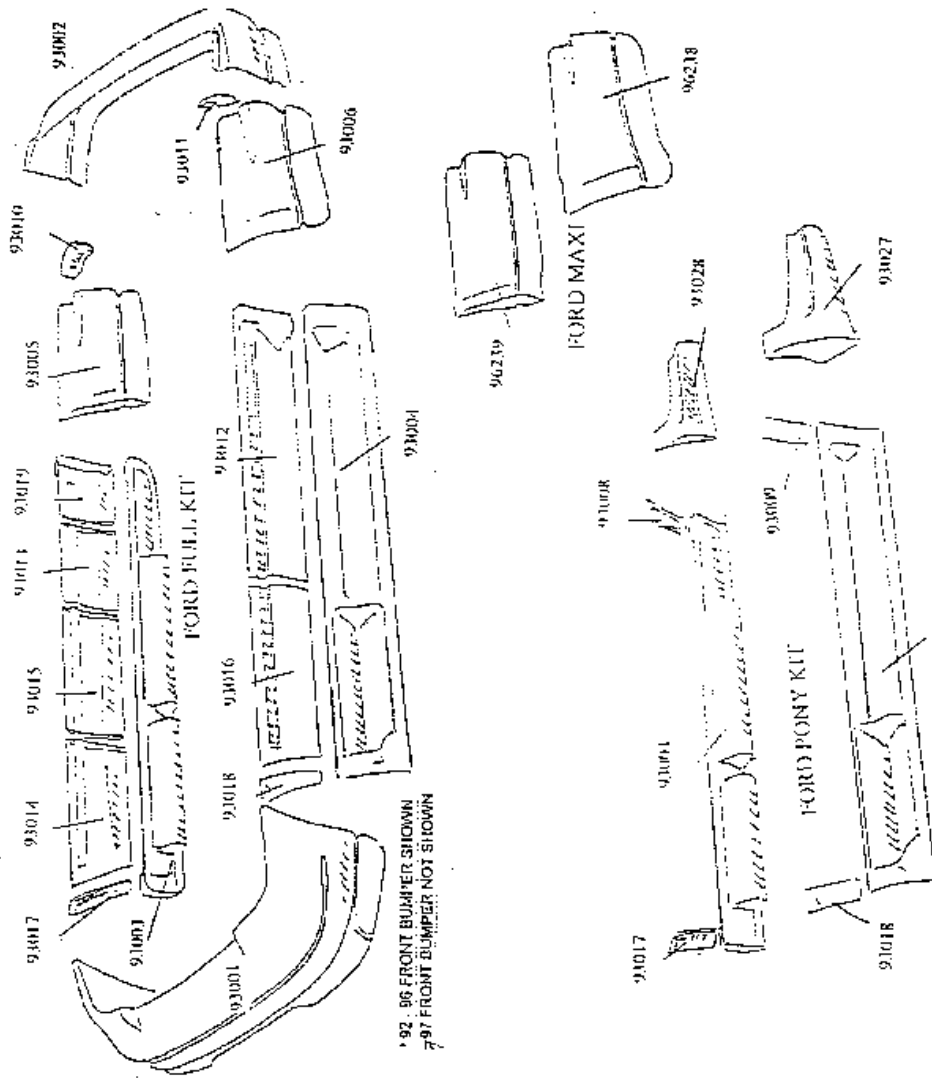

www.v-sales.com

1997 Ford GE Kit #W96060

1992-1996 Ford GE Kit
#W93000

1997 Ford Maxi GE Kit
#W96150

1992-1996 Ford Maxi GE
Kit #W96030

Ford Pony GE Kit #W96300

Part #	Description
W93029	97 Front Bumper
W93001	92-96 Front Bumper
W93002	Rear Bumper
W93003	Ps Run Bd
W93004	Driv Run Bd
W93005	Ps Rear Quarter
W93006	Driv Rear Quarter
W93016	Driv Front Door
W93014	Ps Front Door
W93015	Ps 60% Door
W93013	Ps 40% Door
W93012	Driv Body
W93019	Ps Body
W93017	Ps Front Cap
W93018	Driv Front Cap
W93011	Driv Rear Quarter Cap
W93010	Ps Rear Quarter Cap
W96238	Driv Maxi Rear Quarter
W96239	Ps Maxi Rear Quarter
W93009	Driv Rear Cap
W93008	Ps Rear Cap
W93027	Driv Rear Tailpiece
W93028	Ps Rear Tailpiece