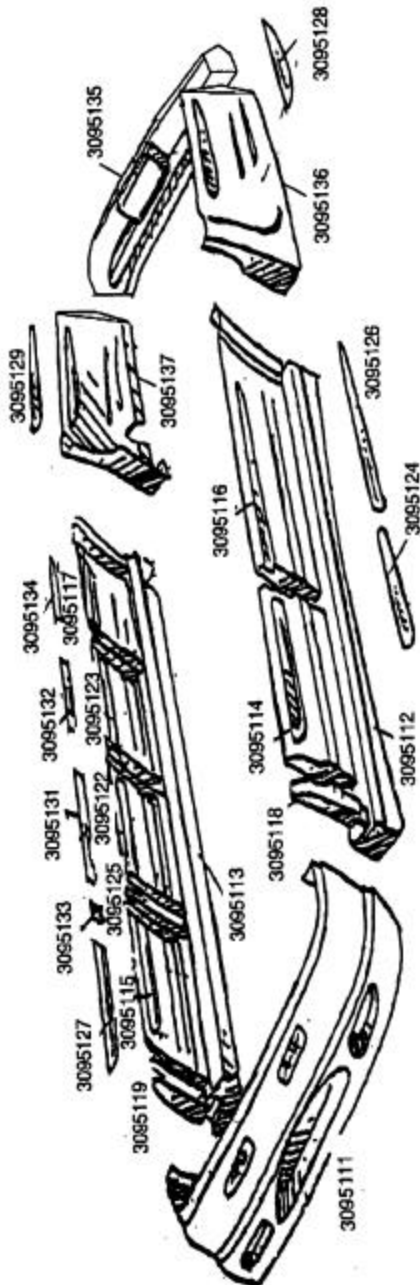

Conversion Ground Effect Repair Parts

Attn:

Company:

Phone:

Date:

Fax:

From:

Diagram: 1998-Current Dodge Van Smart Step -
3 Piece Rear Bumper (New Style Rear Bumper)

CustomerService@v-sales.com

www.v-sales.com

1998-Current Dodge Van Smart Step -
3 Piece Rear Bumper (New Style Rear Bumper)
#W3395120

Part# Description

W3095111 Front Bumper

W3095135 Rear Bumper (New Style, Old Style is 1
Piece Rear Bumper)

W3095112 Driver Smart Step Running Board

W3095113 Passenger Smart Step Running Board

W3095114 Driver Front Door

W3095115 Passenger Front Door

W3095116 Driver Body

W3095117 Passenger Body

W3095118 Driver Front Cap